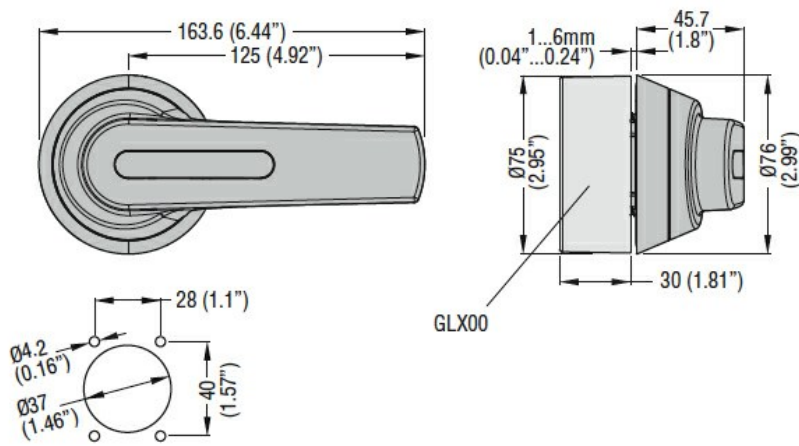

Product designation
Product type designation

Handle
GLX6

Dimensions

ETIM classification

ETIM 8.0

EC000230 -
Door coupling
handle for
switchgear